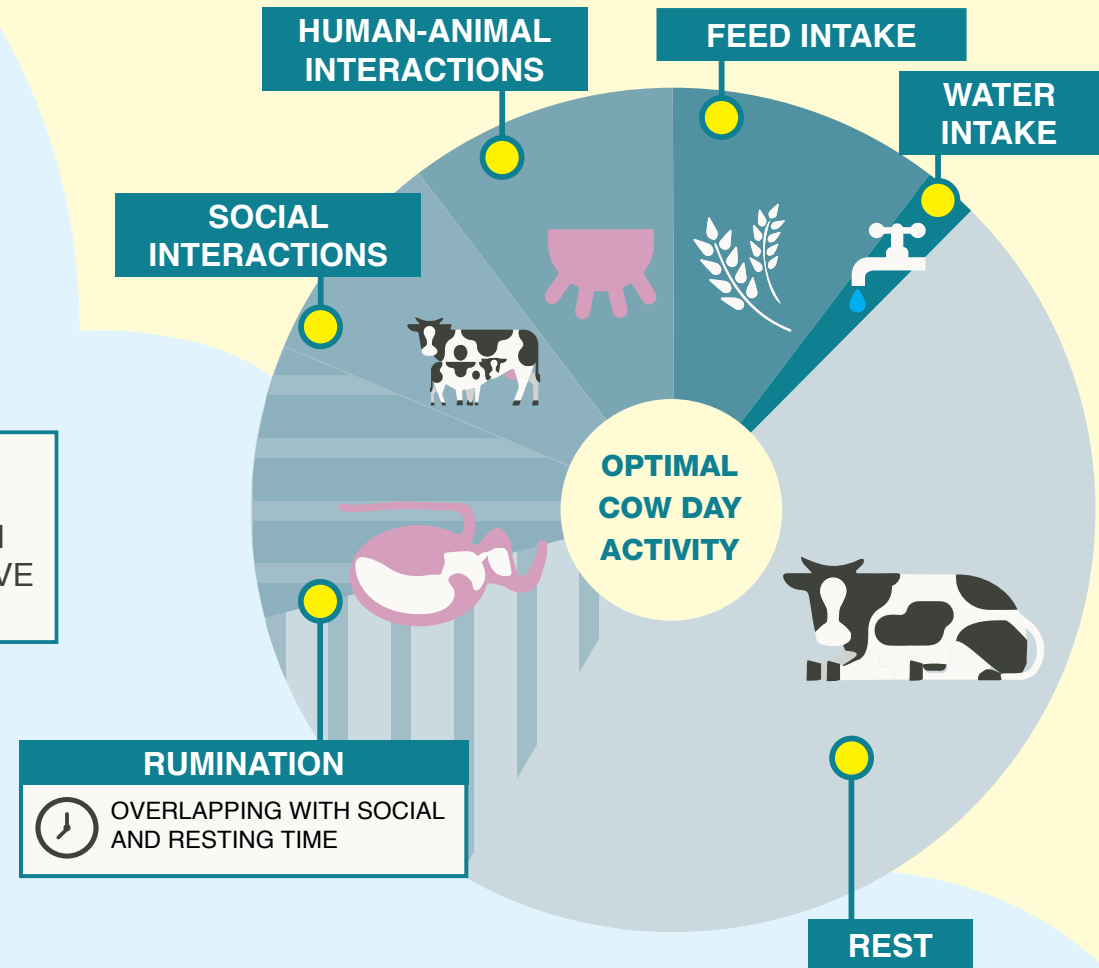

WHERE ARE MY COWS? WHAT ARE THEY *DOING*?

NOT EASY
TO MONITOR
ALL THE ANIMALS!

LARGE GROUPS
COWS AT PASTURE
LACK OF TIME

SENSORS

SENSORS PROVIDE USEFUL INFORMATION ABOUT ACTIVITY & BEHAVIOUR, TO IMPROVE HEALTH AND WELFARE.

Optimal daily activity (time budget 24 h)

DEVIATION ON THE TIME SPEND ON EACH ACTIVITY AFFECTS MILK PRODUCTION, HEALTH AND WELFARE.

WARNING SIGNALS THAT YOU CAN USE TO REACT QUICKLY!